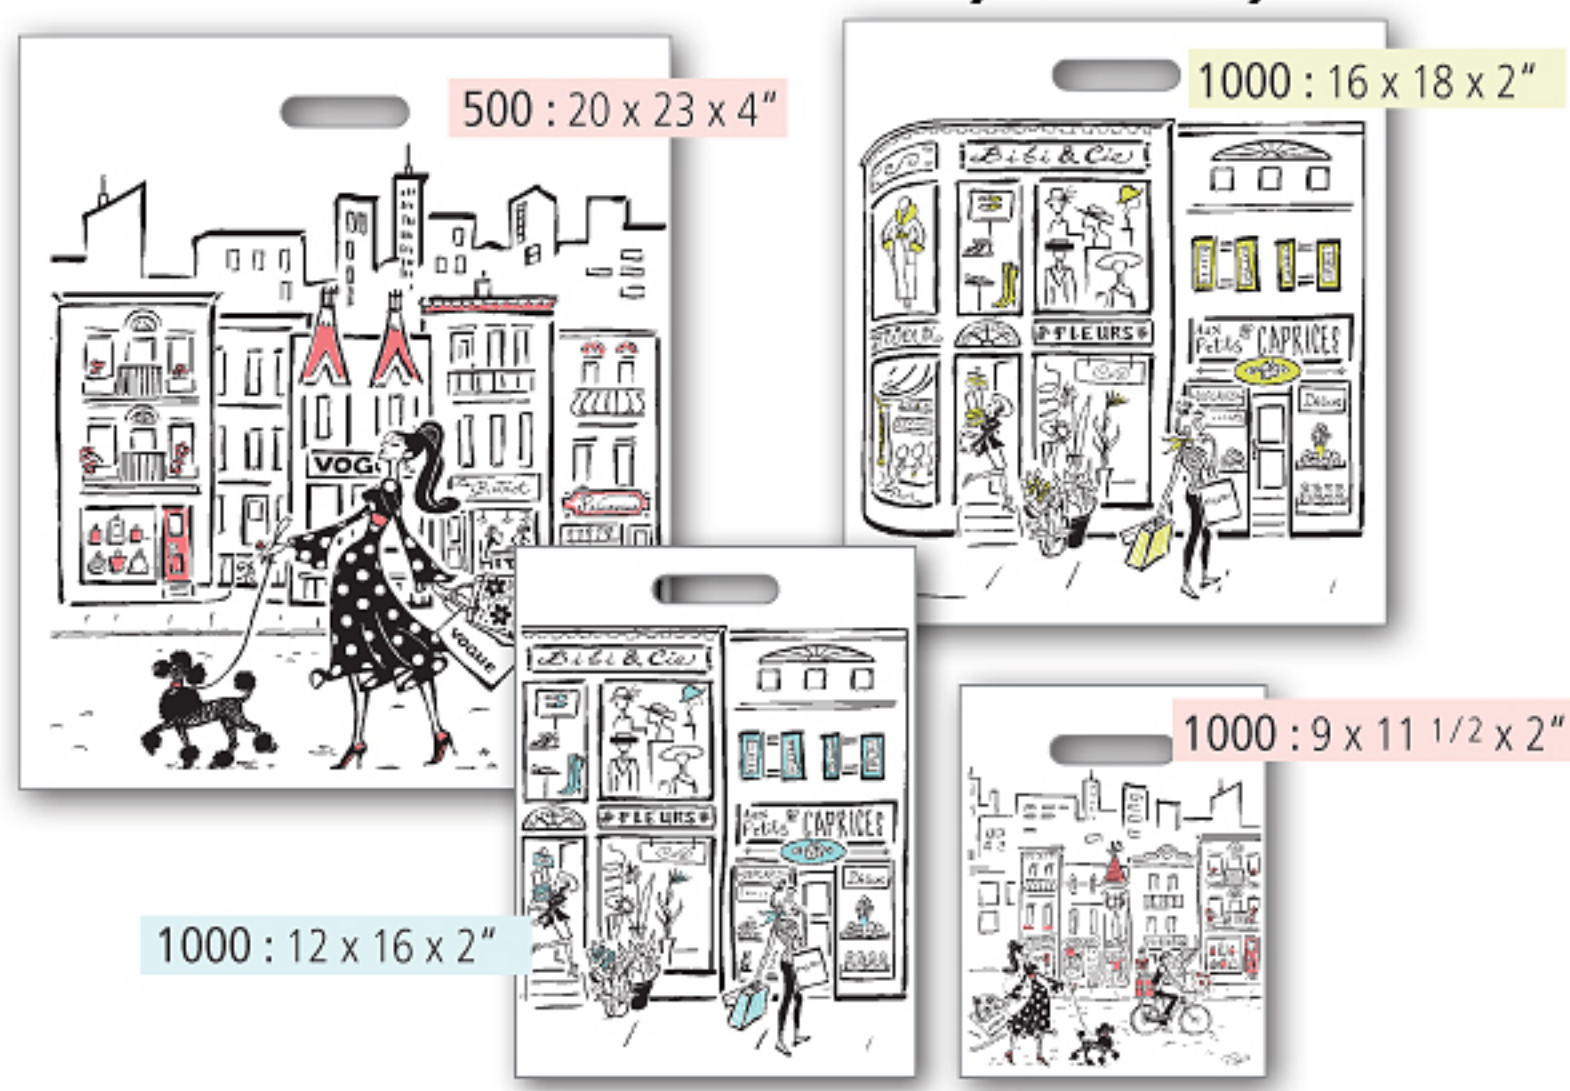

**PETITE** 8 x 4 3/4 x 10 1/2" **\$56/100**

**FASHION** 16 x 6 x 12" **\$75/100**

**PRIME** 5 1/4 x 3 1/2 x 8 1/4" **\$54/100**

**SPECIAL** 3 sizes / 3 formats **\$225** (300 bags / sacs)

100 **PRIME** ● 100 **PETITE** ● 100 **FASHION** ● 2 reams / rames Mix 3 colours / couleurs (SHMX-A) ● 1 ribbon / ruban 7/8" pink / rose (40SH5210)

**Ribbon** ● **Ruban** - Single-Face Satin -

1 1/2 x 25 Yards / Verges **\$15** ea. / ch.

40SH9210    40SH9315    40SH9528

7/8 x 25 Yards / Verges **\$10** ea. / ch.

40SH5210    40SH5315    40SH5528

*Plastic bags* ● *sacs plastique*